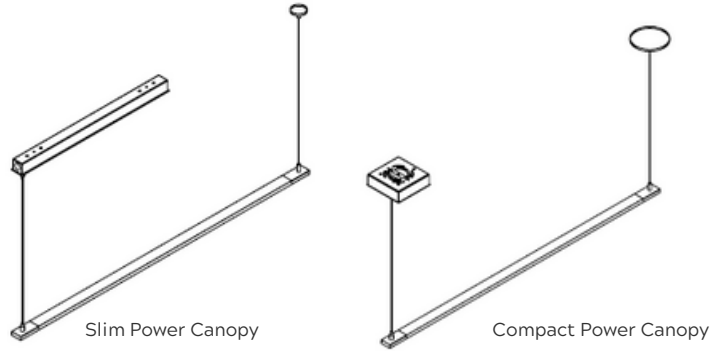

NEOTERIC SLIM LINEAR

12" - 96" / 30.48 cm - 243.84 cm
 Remote DLVP, Integral
 Sustainably Constructed
 Advanced Dimming 0-10V, Down to 10%
 Up to 119 Lm/W
 UL 1598, UL 2108
 L90>71,000
 10-Year Warranty

Canopy w/ Class 2 Driver 120-277V
 Remote Distributed Low Voltage

Available Colors

Suspension Length for Pendant: 6 feet / 183 cm
 End Caps: 3" - 7.62 cm
 Length: 12"/30.48 cm MIN / 96"/243.84 cm MAX
 Width: 1.53" - 3.89 cm
 Height: 0.53" - 1.35 cm
 Weight: 0.4 lbs/ft - 0.6 kg/m

Compact Power Canopy Only Available in the Following Sizes:

- L1- 24-96" / 61-244 cm
- L2- 18-84" / 46-213 cm
- L3- 18-66" / 46-168 cm

ORDERING INFORMATION

FIXTURE	POWER	SIZE	LENS	MOUNTING
NSL-Neoteric Slim Linear	R-Remote** CC-Compact Power Canopy w/ driver SC-Slim Canopy w/ driver	##-in inches	DW-Diffused White	P-Pendant S-Surface*
LUMENS	COLOR	CRI	Finish	
L1-	27-2700K	80-80+ CRI	CW-Clear Anodized Aluminum	
L2-	30-3000K	90-90+ CRI	BL-Black Anodized Aluminum	
L3-	35-3500K		CC-Custom Color	
L4-	40-4000K		(certain restrictions apply)	
L5-	50-5000K 65-6500K			